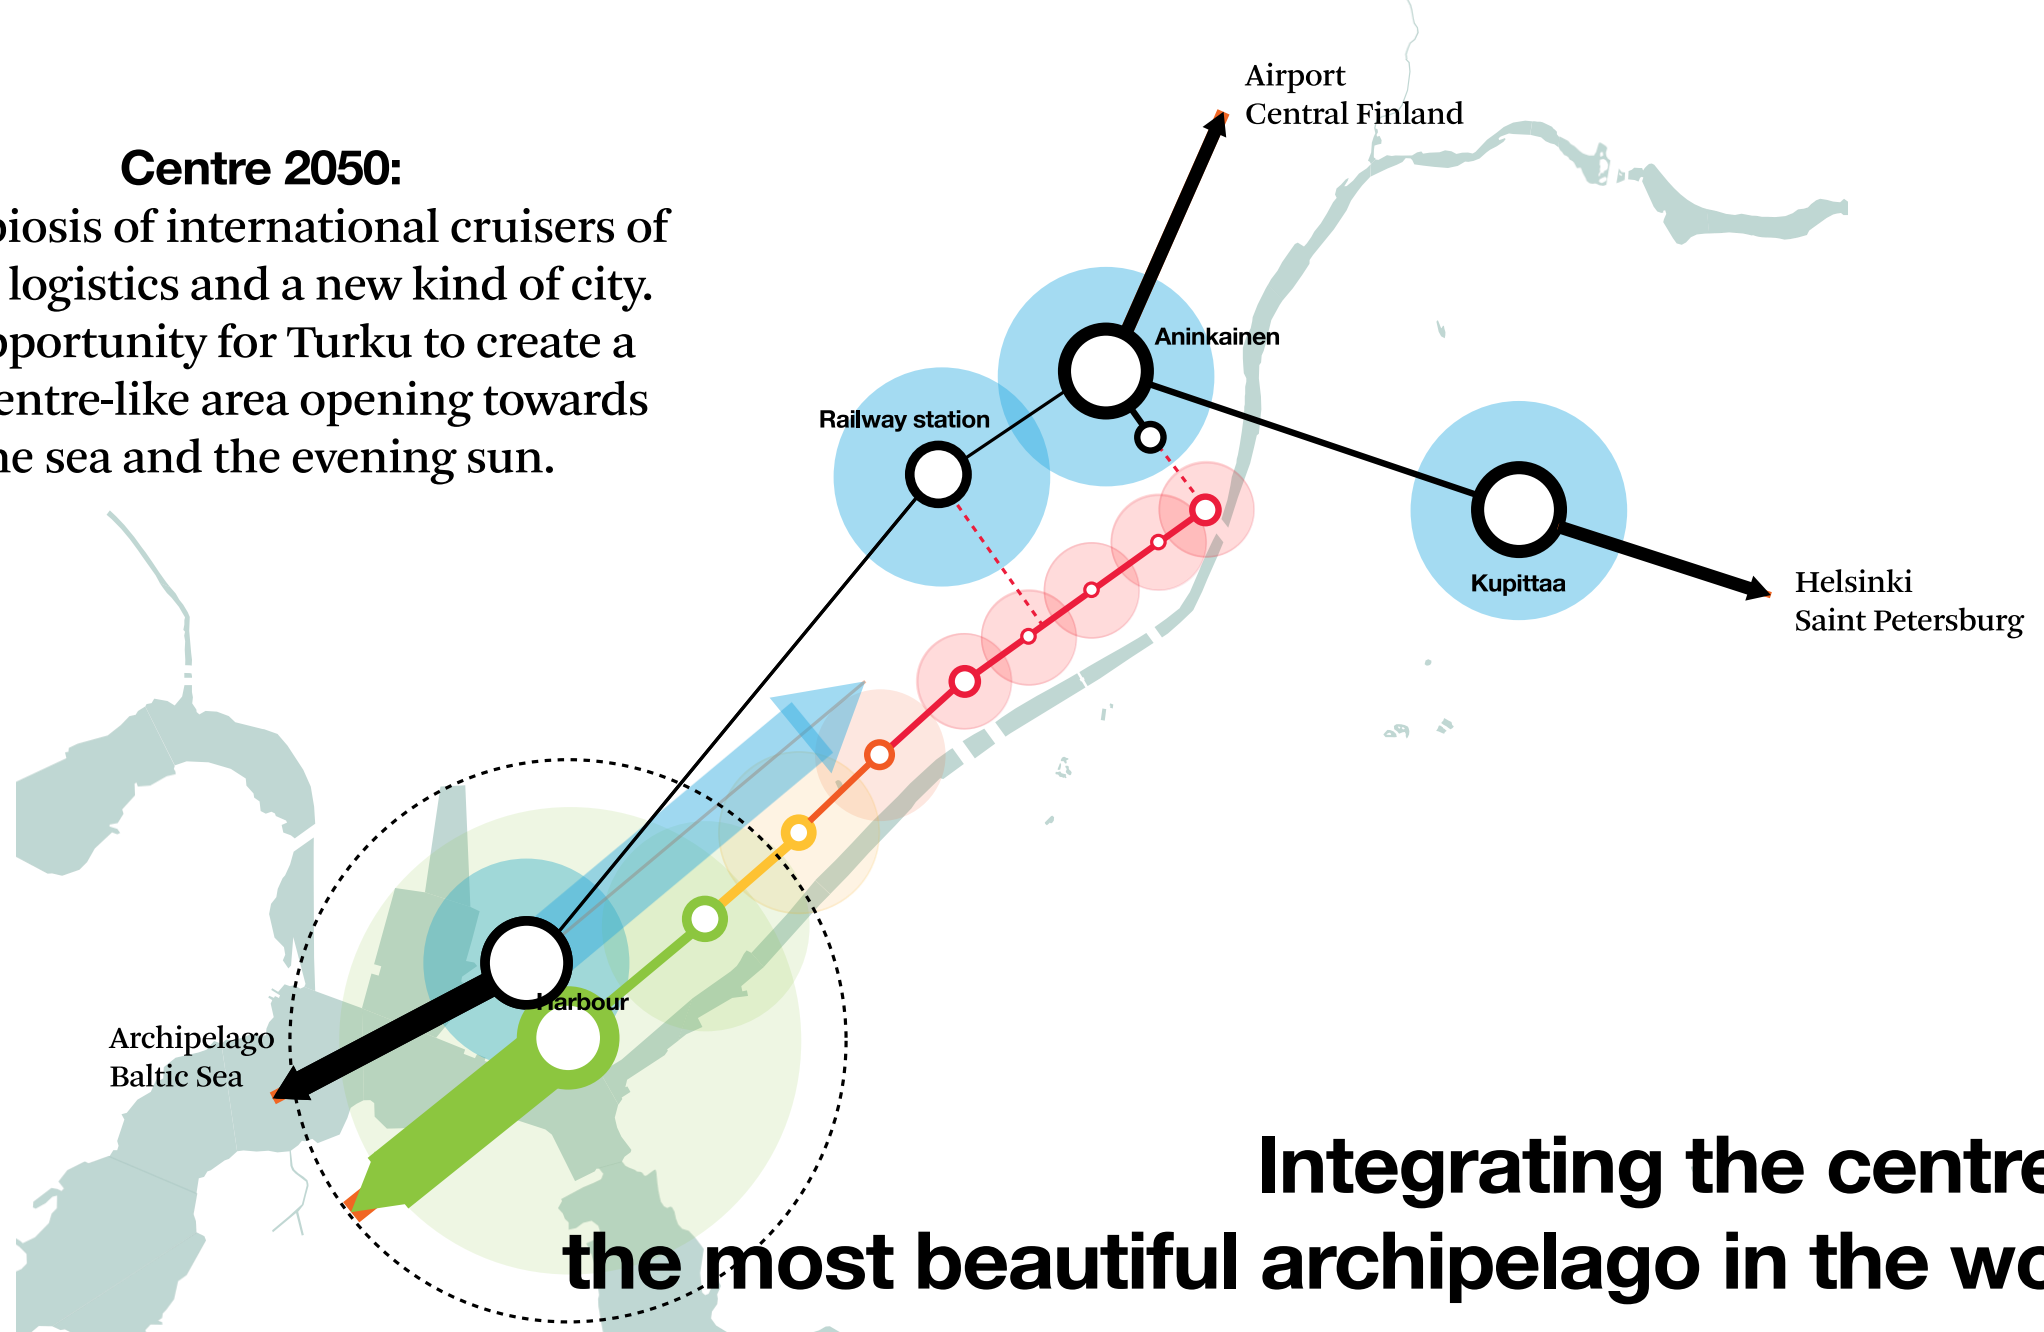

Horizon for 2050

Vision for the centre of Turku

City strategy 2029

Bergen

Reykjavik

Turku

**The centre of
Turku?**

Turku - a word-class archipelago city?

Centre 2050:

A symbiosis of international cruisers of future logistics and a new kind of city.

An opportunity for Turku to create a new centre-like area opening towards the sea and the evening sun.

**Integrating the centre to
the most beautiful archipelago in the world**

**The capital of the most beautiful archipelago
in the world**